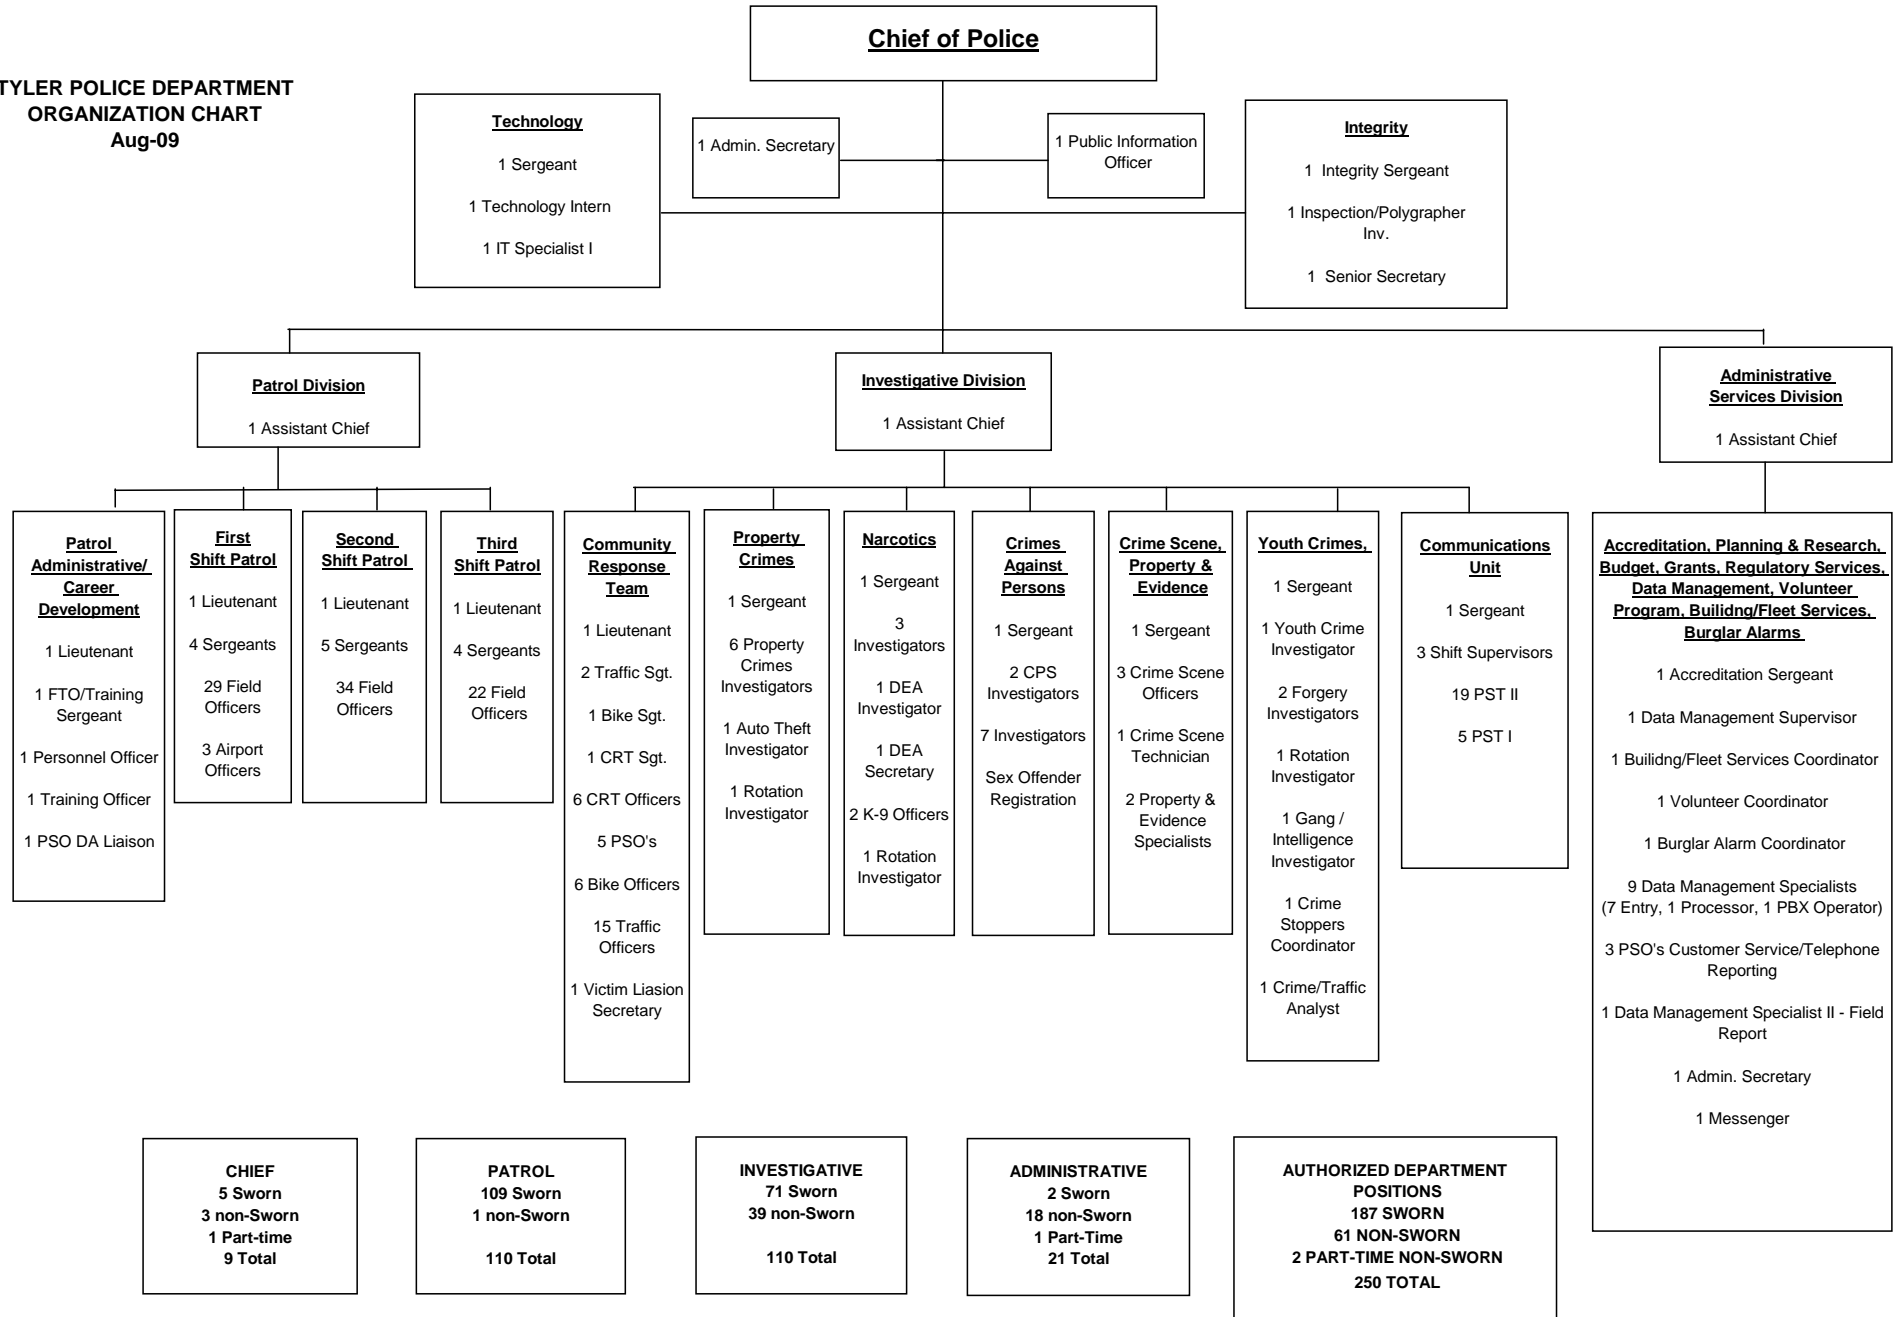

**TYLER POLICE DEPARTMENT
ORGANIZATION CHART
Aug-09**

CHIEF
5 Sworn
3 non-Sworn
1 Part-time
9 Total

PATROL
109 Sworn
1 non-Sworn

110 Total

INVESTIGATIVE
71 Sworn
39 non-Sworn

110 Total

ADMINISTRATIVE
2 Sworn
18 non-Sworn
1 Part-Time
21 Total

AUTHORIZED DEPARTMENT POSITIONS
187 SWORN
61 NON-SWORN
2 PART-TIME NON-SWORN
250 TOTAL