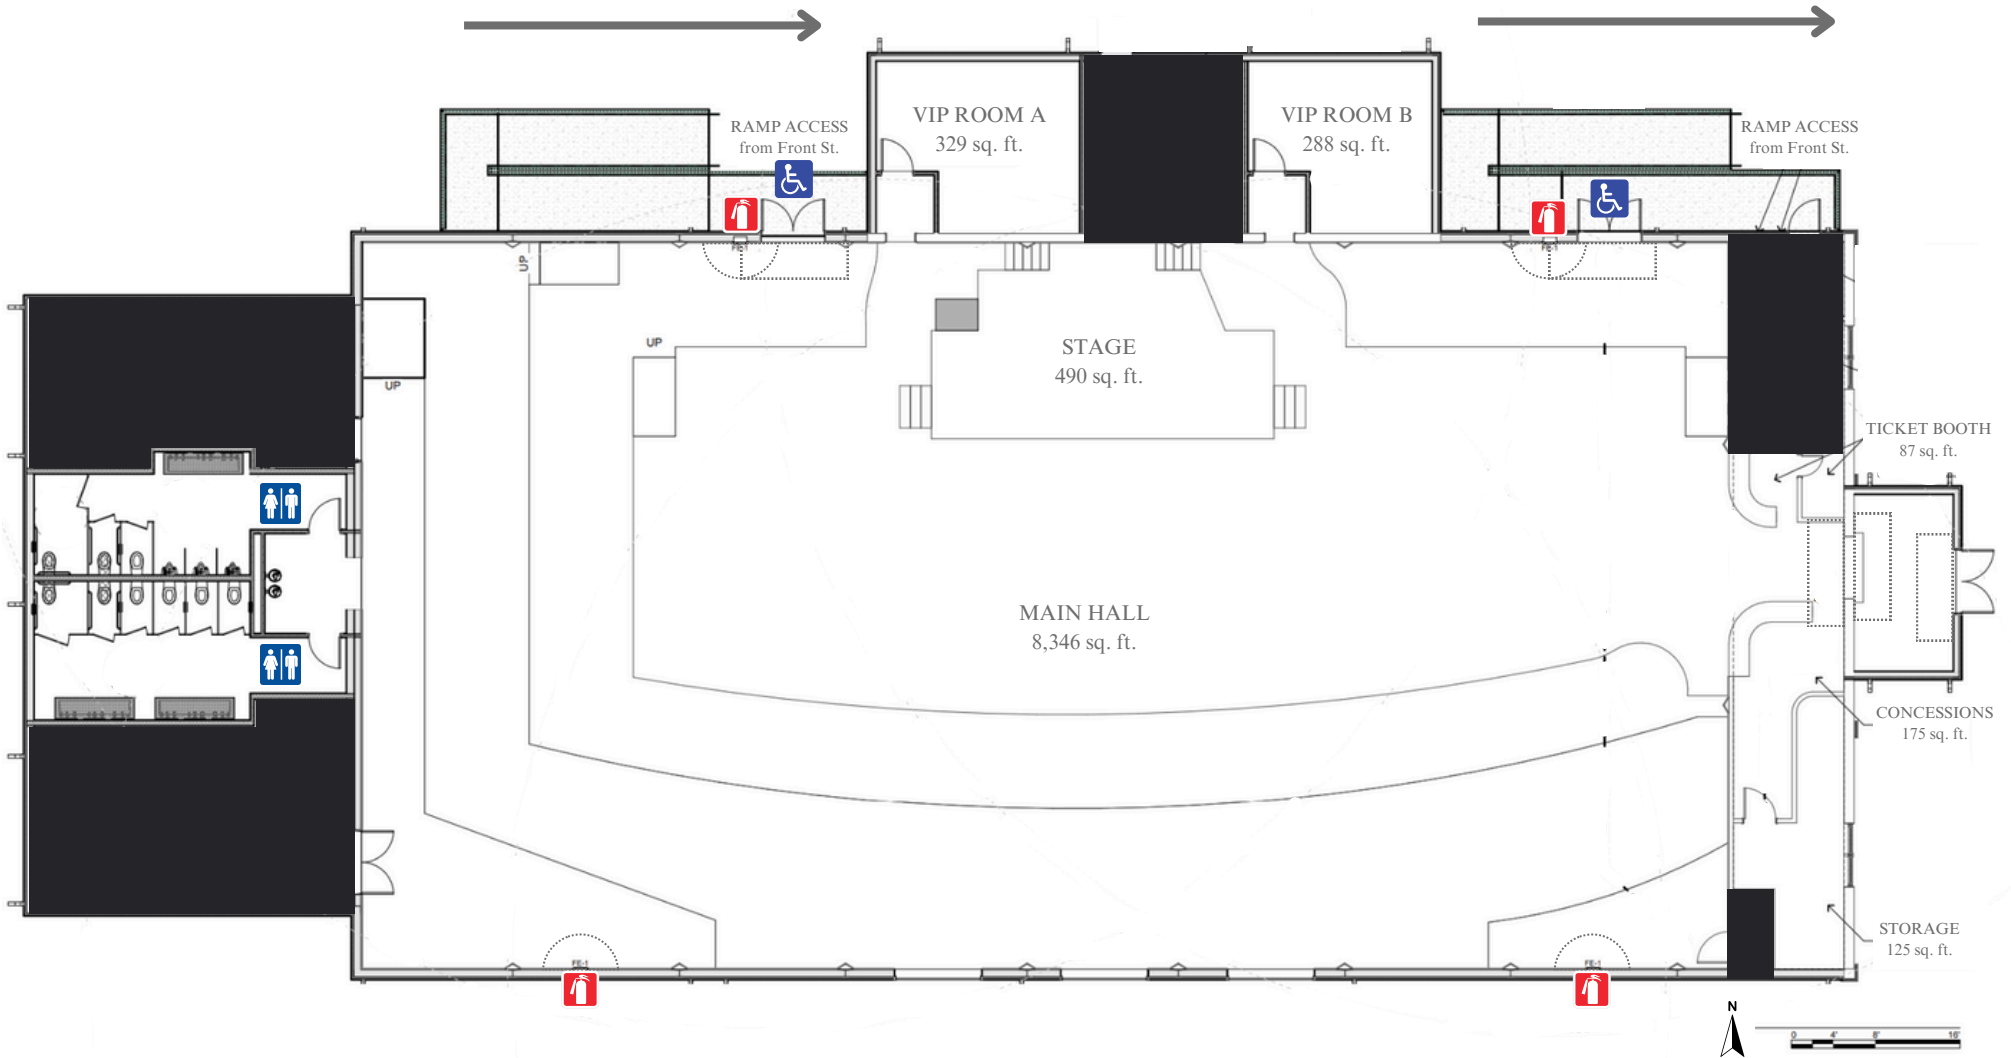

TYLER ROSE COMPLEX | HISTORIC MAYFAIR BUILDING ENTIRE FACILITY LAYOUT

CAPACITY - 250 Banquet | 500 Theater

*Room Capacity is set based on layout with tables and/or chairs only. The addition of rental items, dance floors, and/or large decor may affect the maximum capacity. Please discuss event plans with TRC staff for accurate capacity limits

- Do Not Block
- Fire Extinguisher
- Restrooms
- Wheelchair Access

EVENT:
APPROVAL SIGNATURE & DATE:

EVENT DATE: