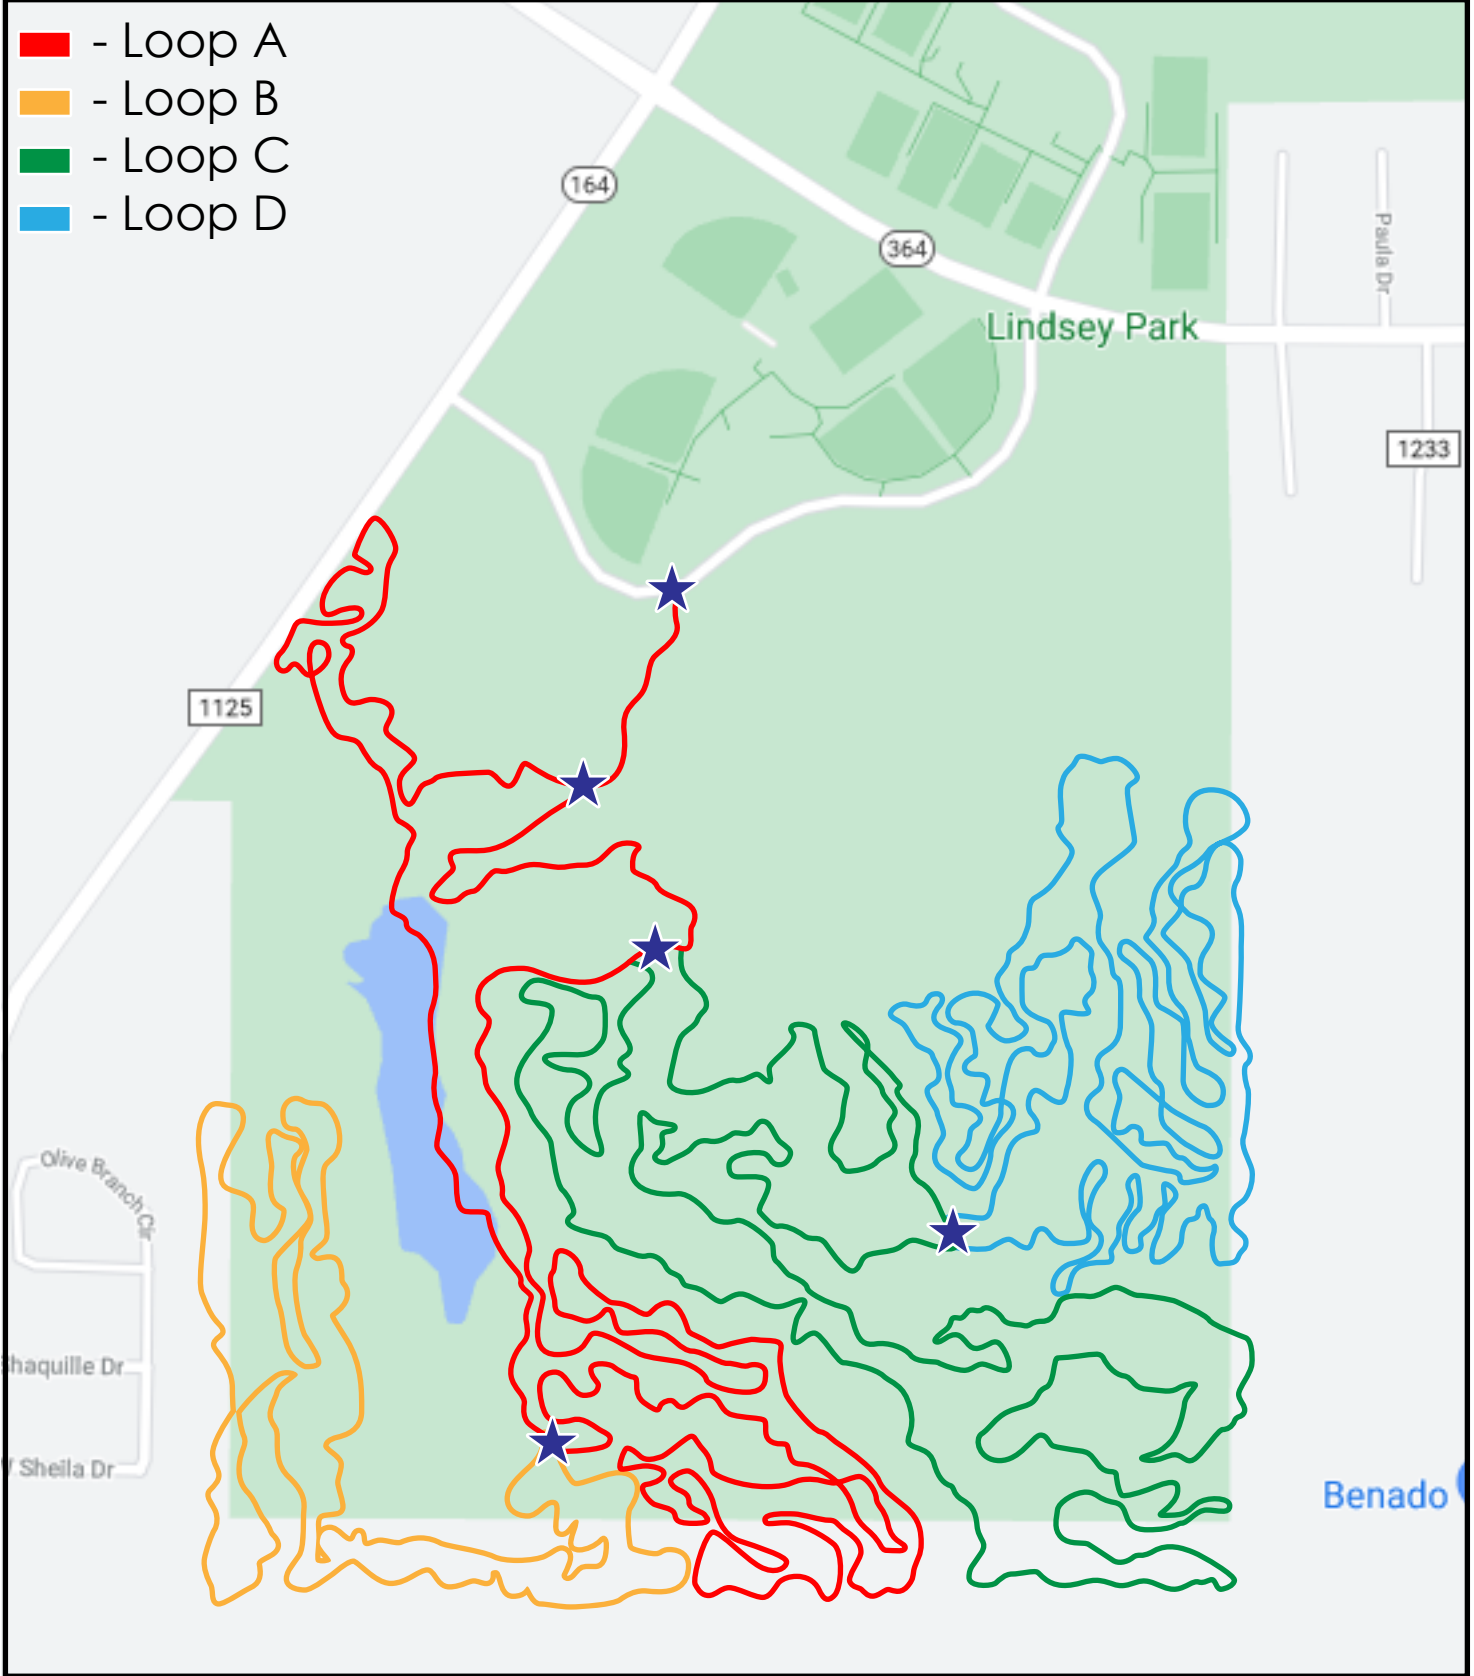

Lindsey Trail

12557 TX-364 Spur West

★ - Trailhead

15 Mile Looped Trail
Nature Trail