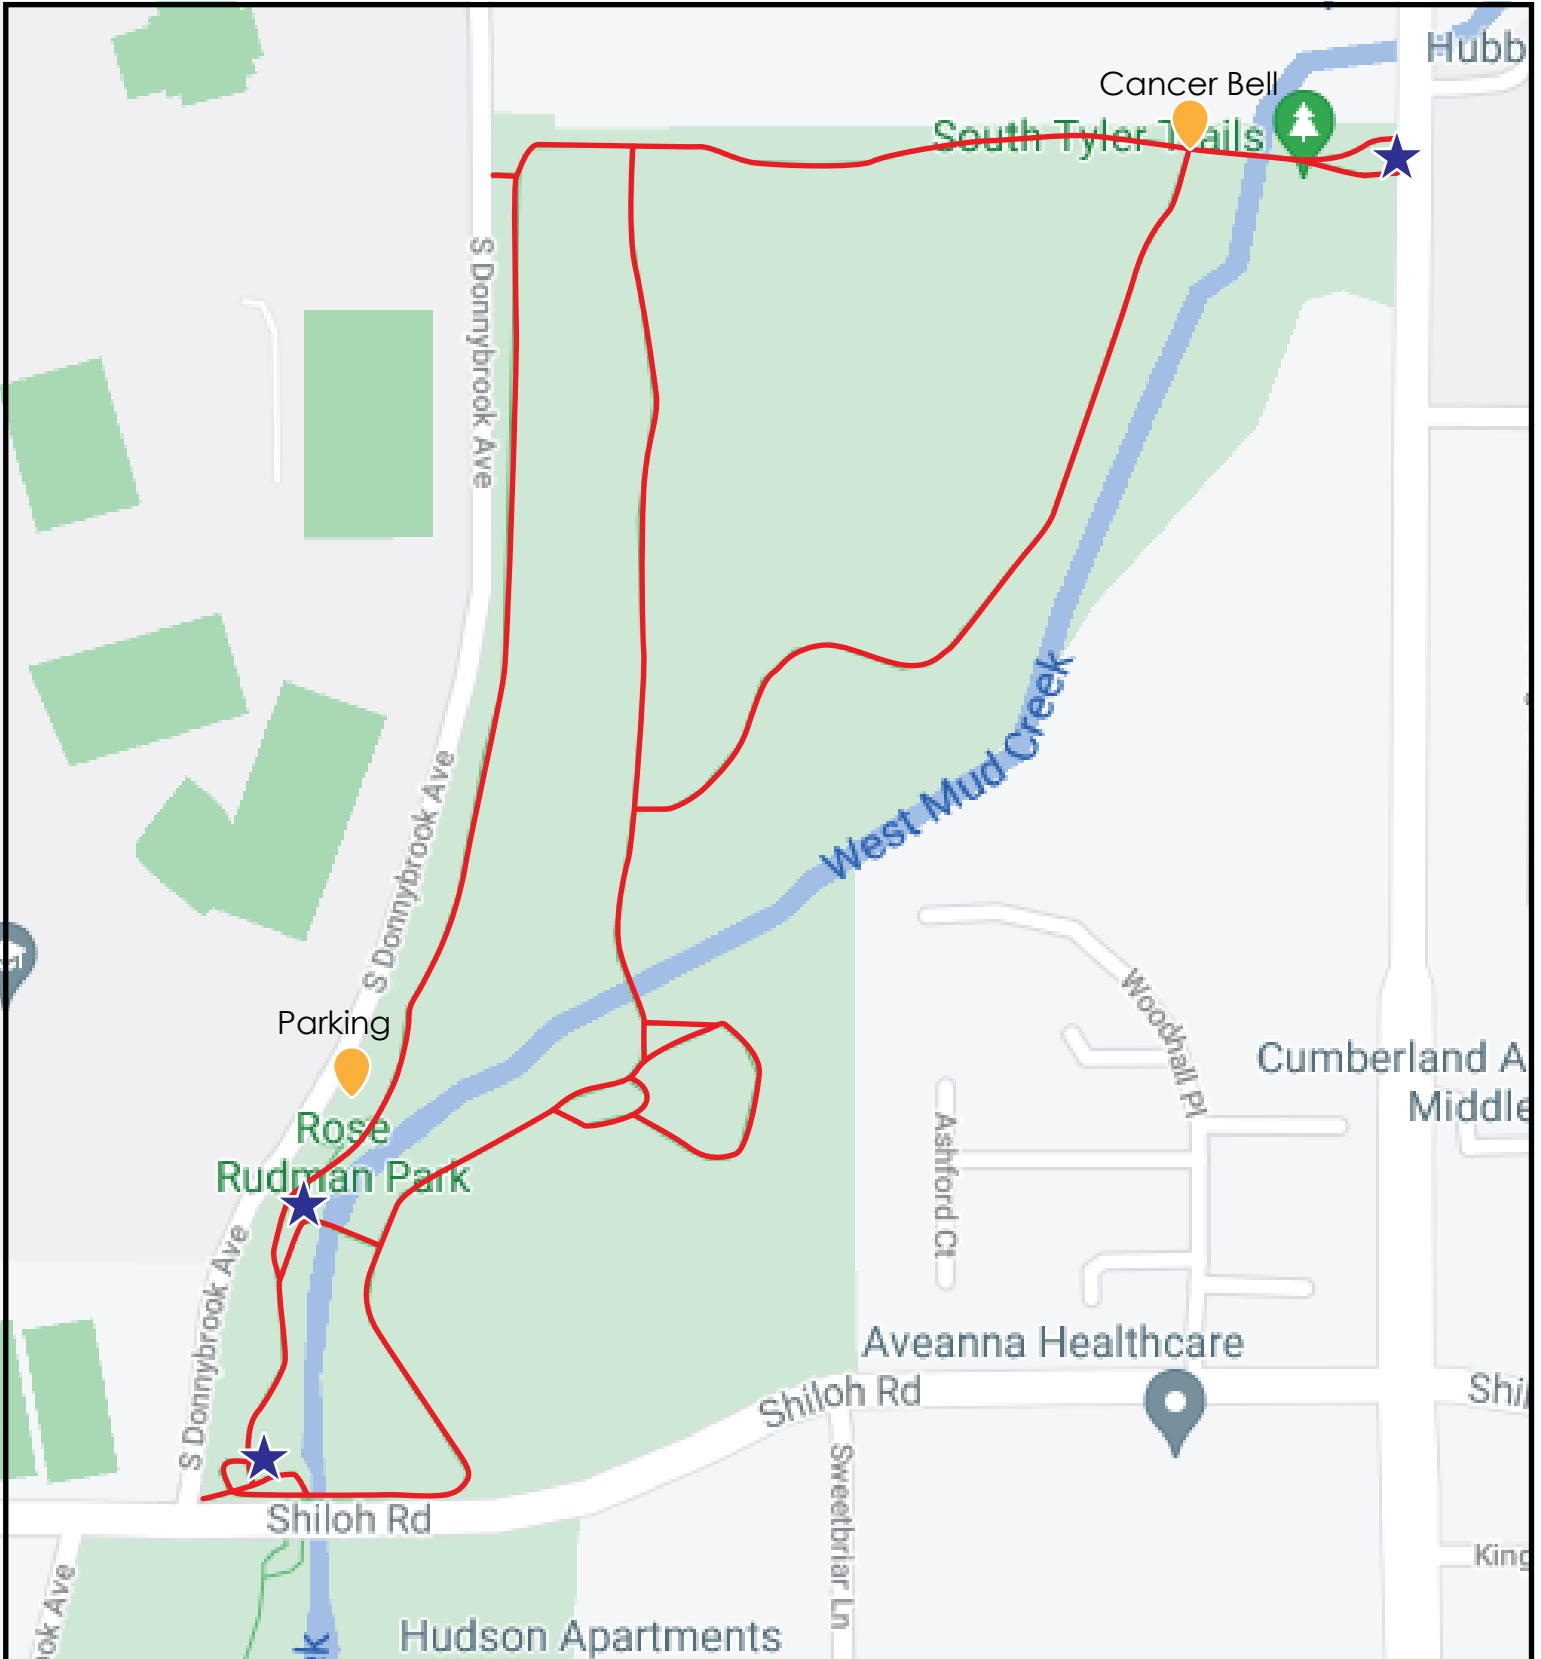

# Rose Rudman Trail

450 Shiloh Rd.

- ★ - Trailhead
- 📍 - Point of Interest

**1.2 Mile Looped Trail**  
Concrete Trail