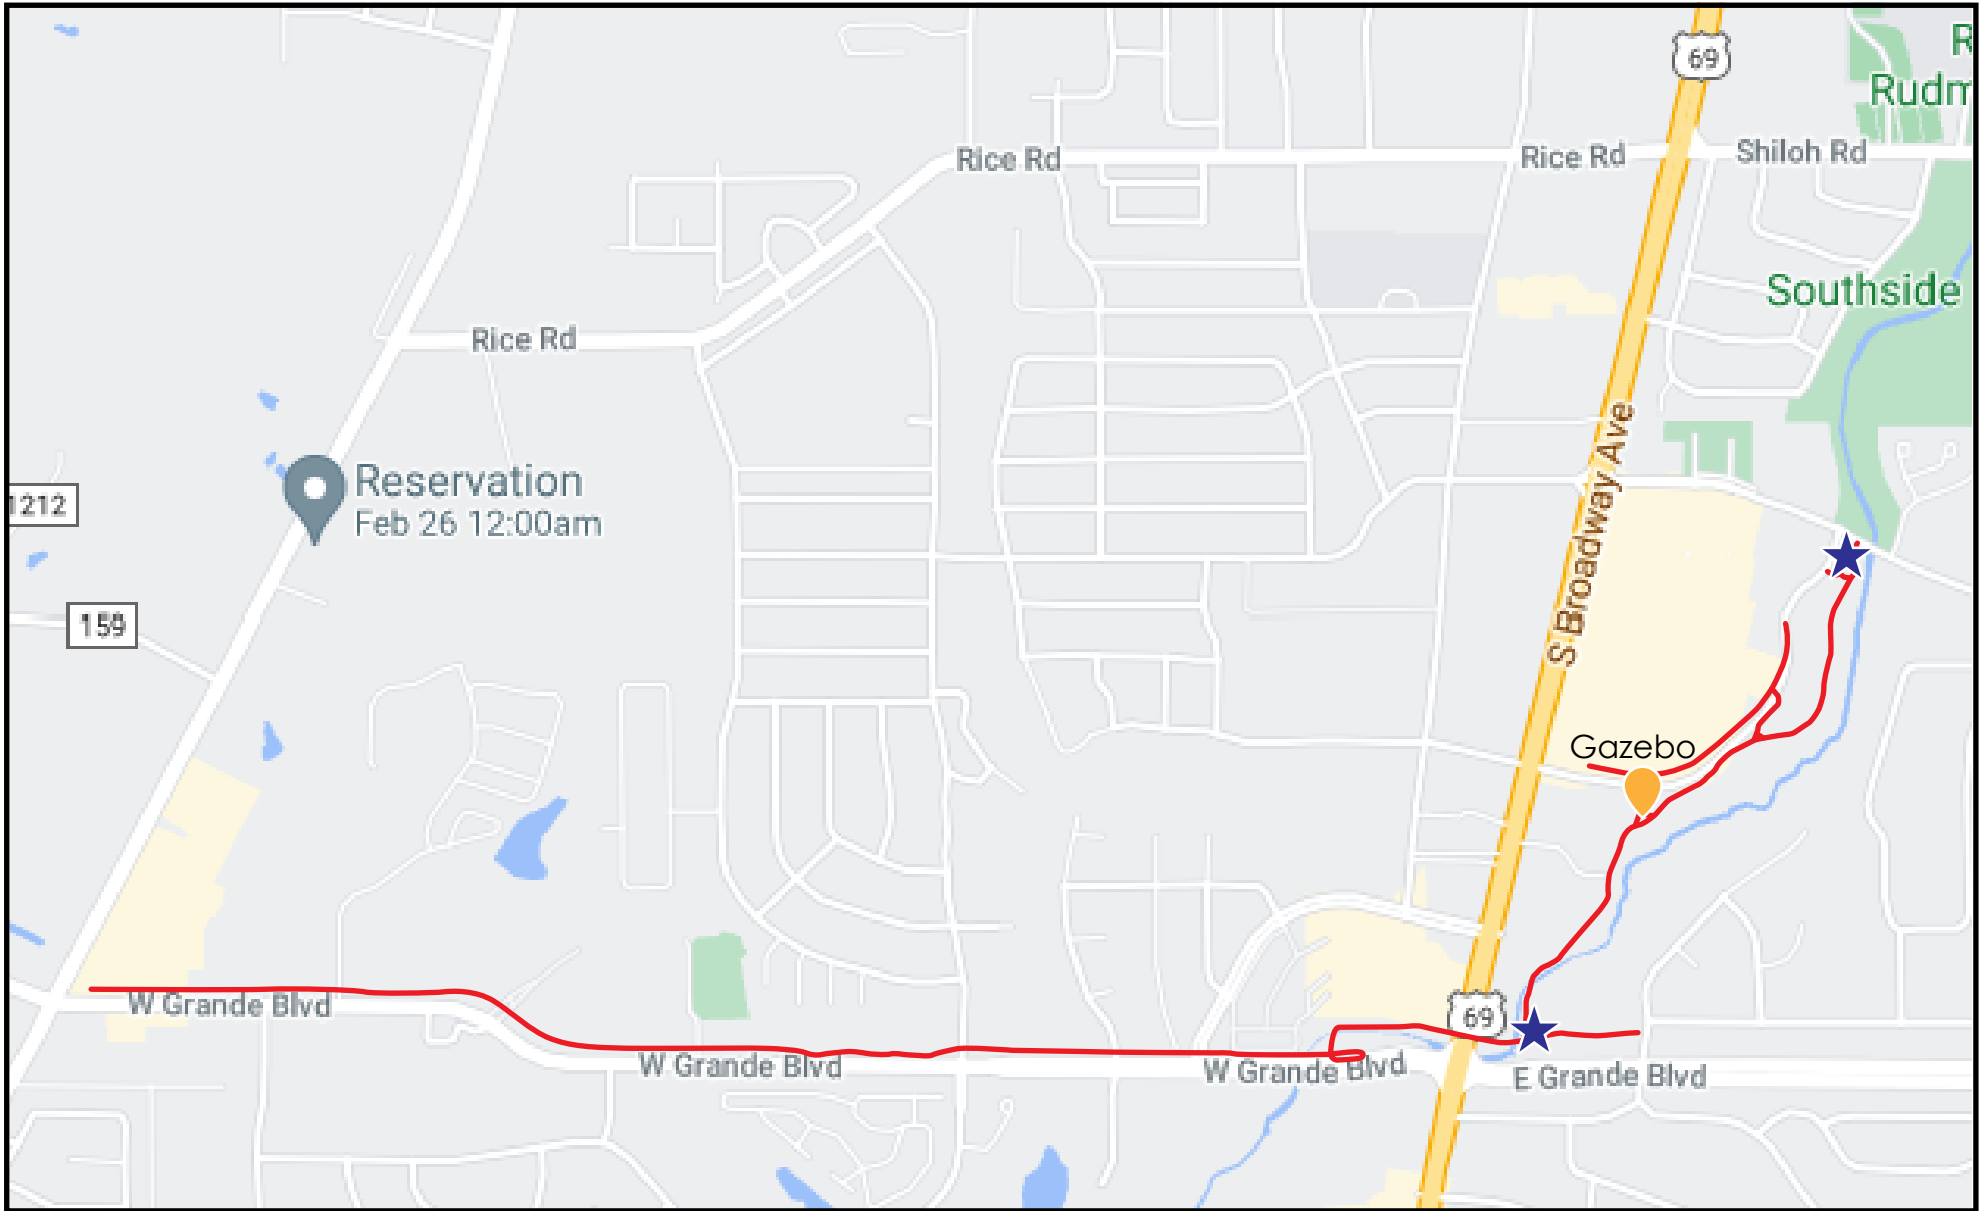

# South Tyler Trails

455 Shiloh Rd.

- ★ - Trailhead
- 📍 - Point of Interest

**4 Mile Looped Trail**  
Concrete Trail