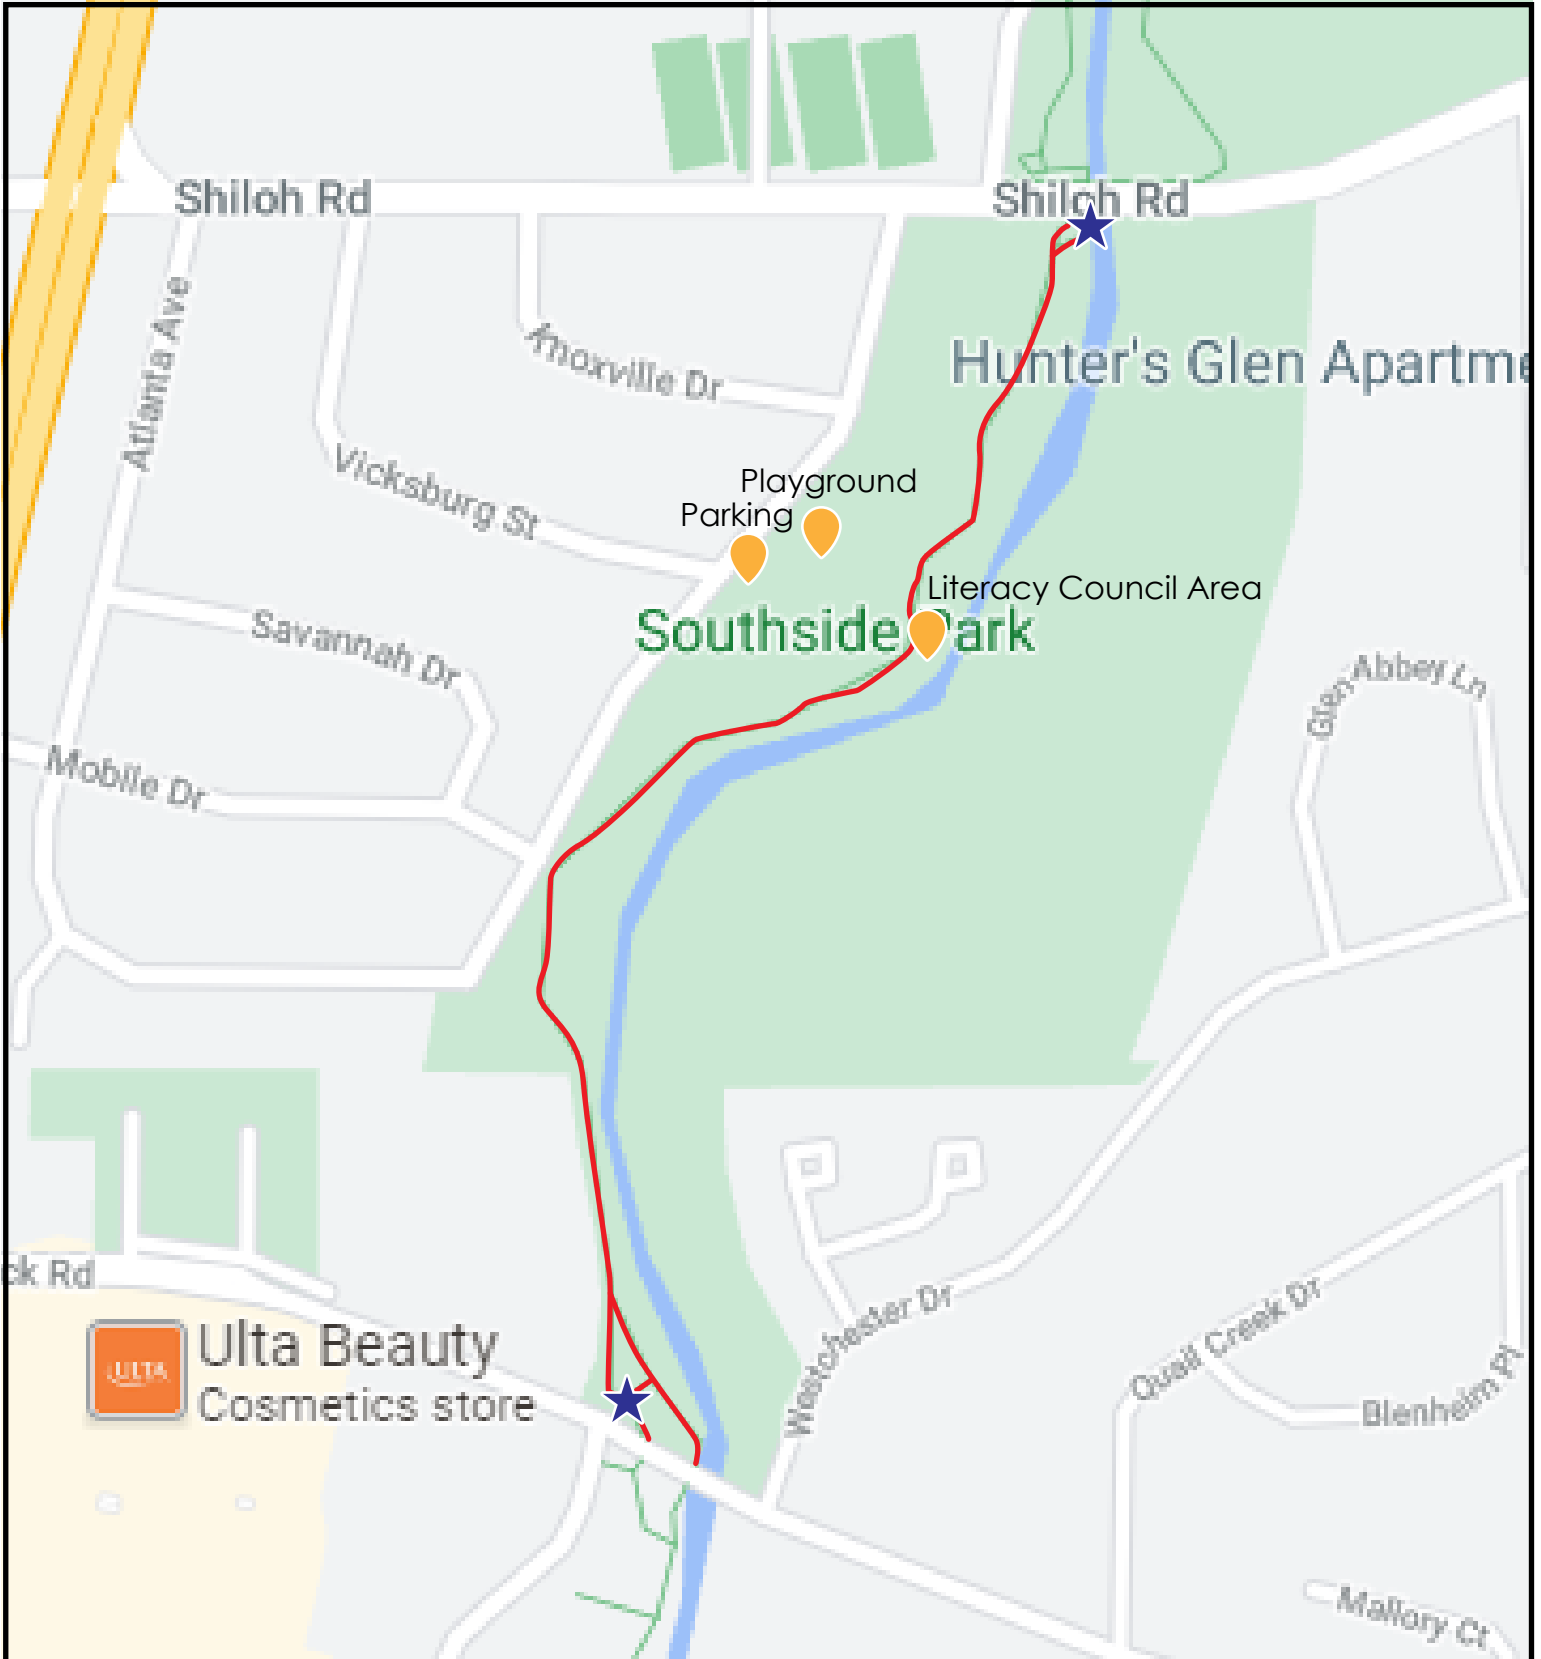

Southside Trail

455 Shiloh Rd.

- ★ - Trailhead
- 📍 - Point of Interest

.5 Mile Looped Trail
Concrete Trail