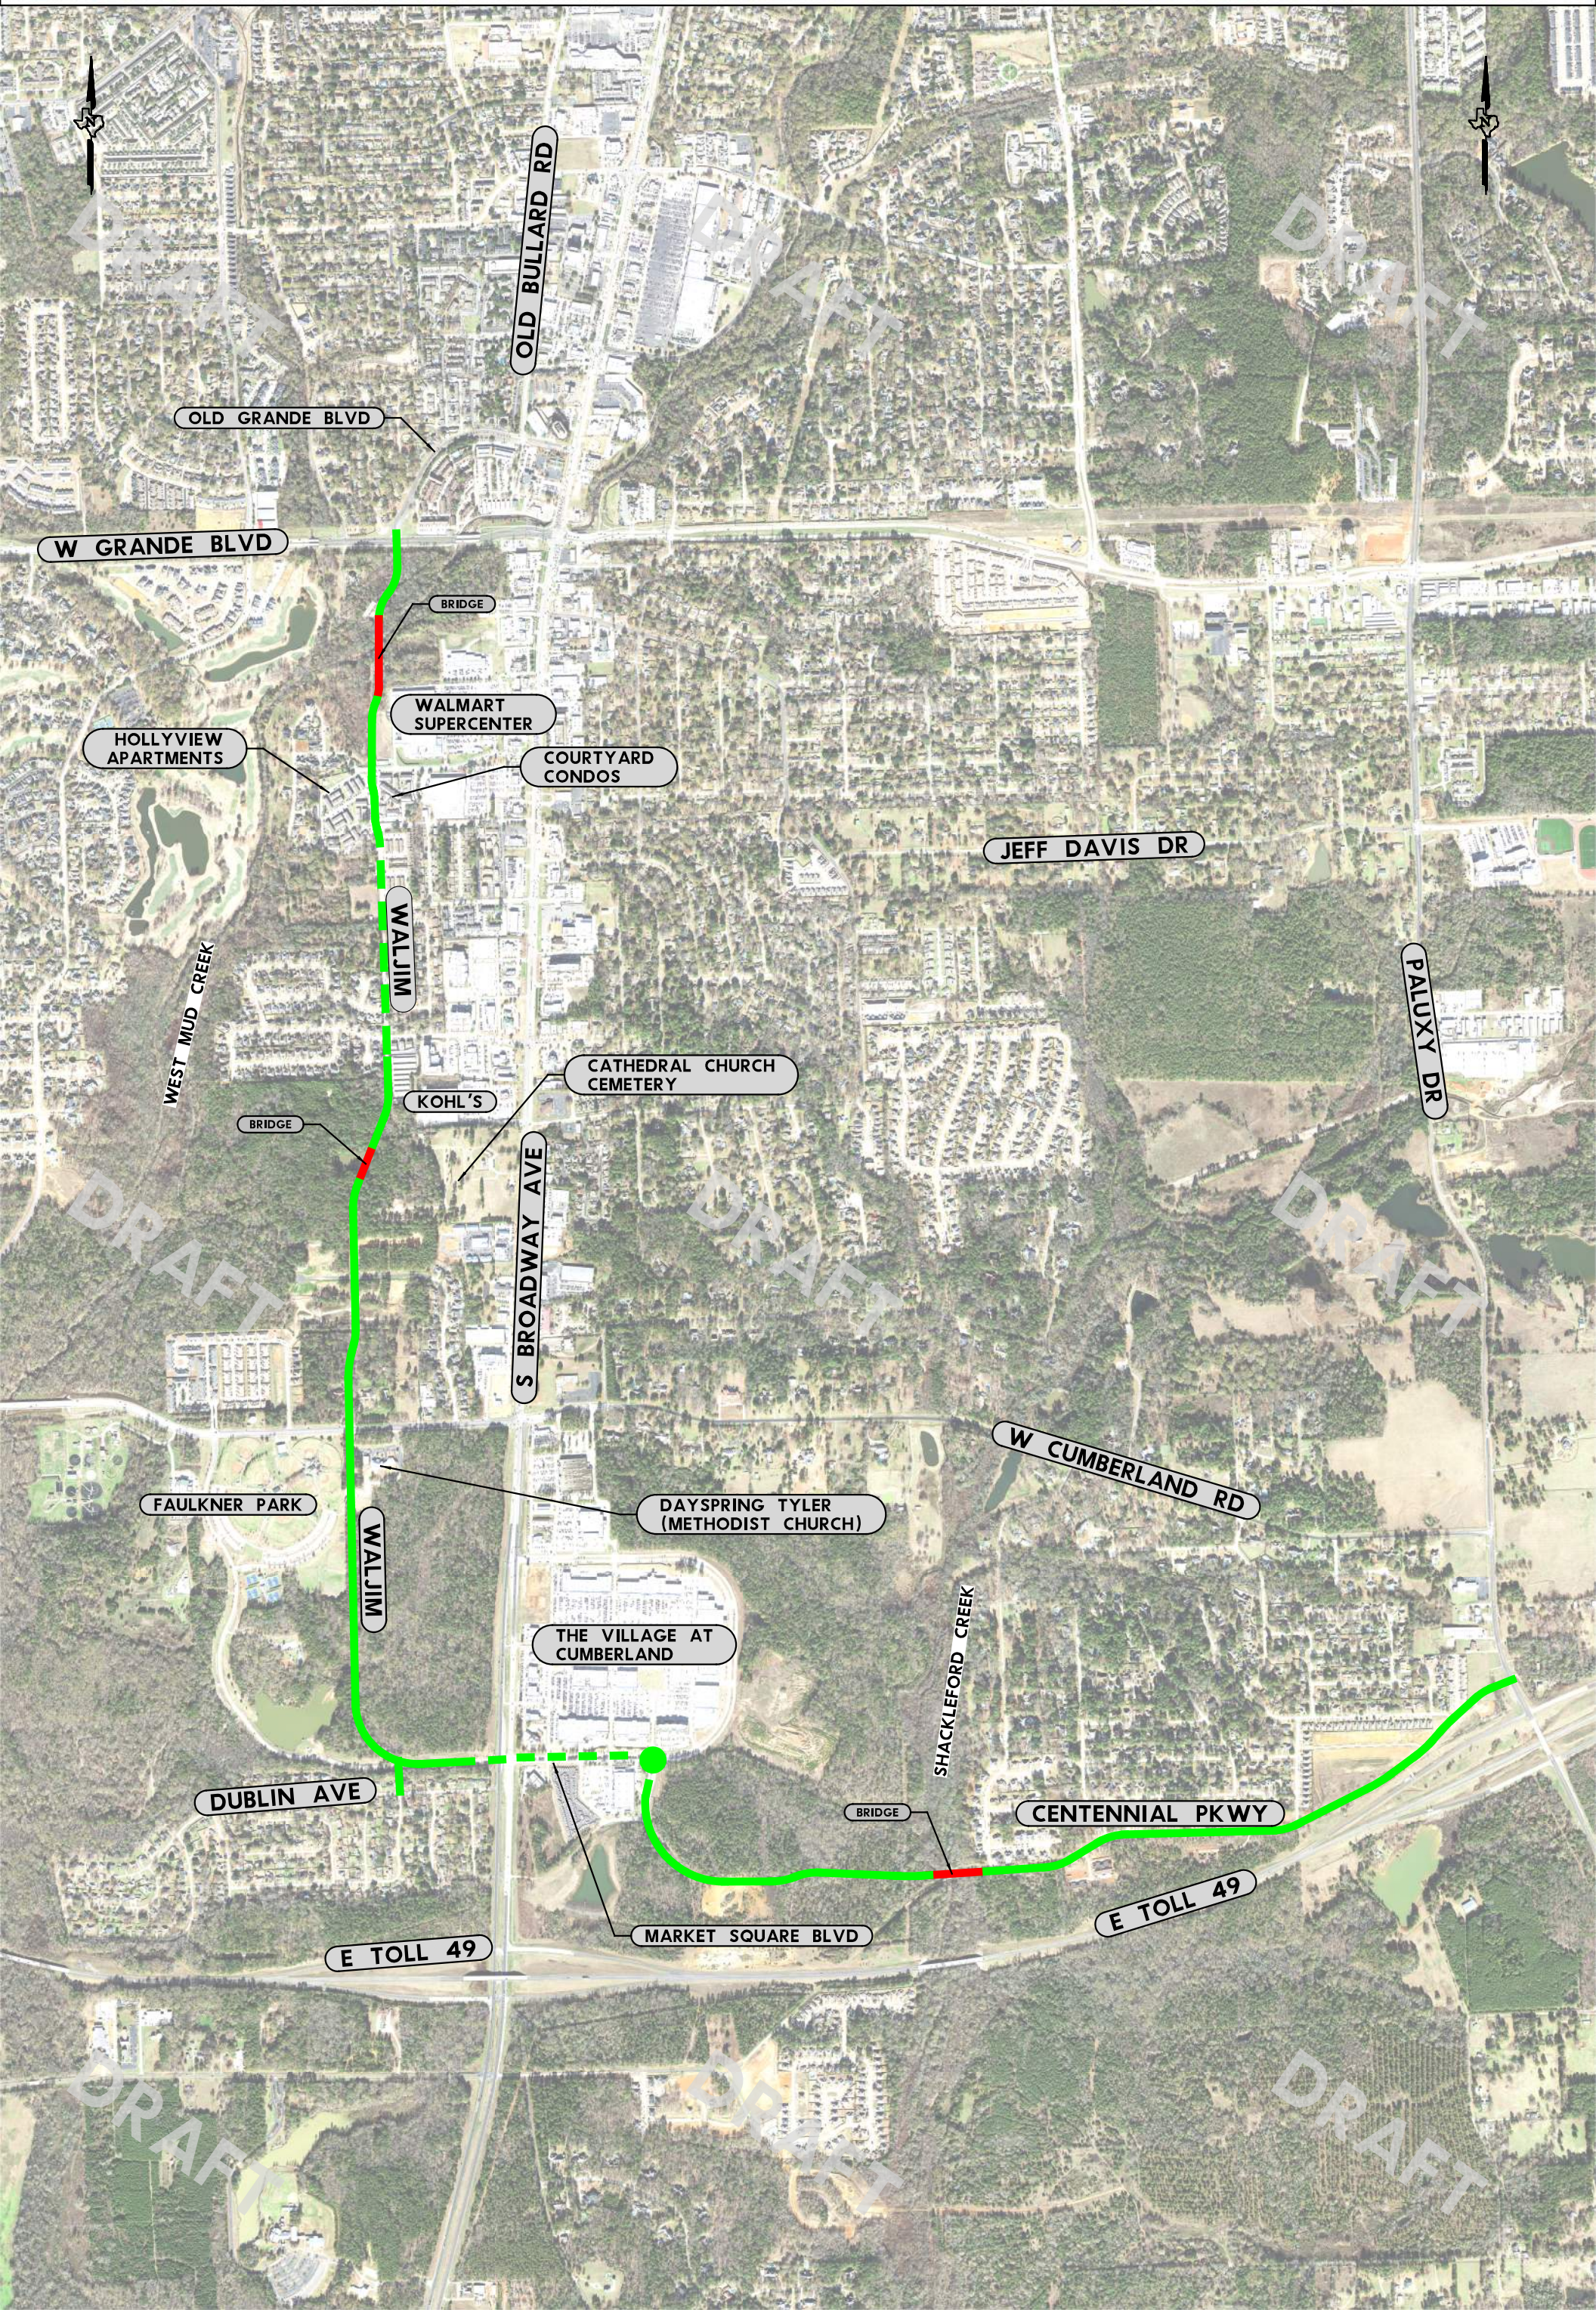

CENTENNIAL AND WALJIM EXTENSION CONNECTIVITY

NTS
3/22/2022

OLD BULLARD RD

OLD GRANDE BLVD

W GRANDE BLVD

BRIDGE

WALMART SUPERCENTER

COURTYARD CONDOS

HOLLYVIEW APARTMENTS

JEFF DAVIS DR

WALJIM

WEST MUD CREEK

BRIDGE

KOHL'S

CATHEDRAL CHURCH CEMETERY

S BROADWAY AVE

BRIDGE

CENTENNIAL PKWY

E TOLL 49

MARKET SQUARE BLVD

E TOLL 49