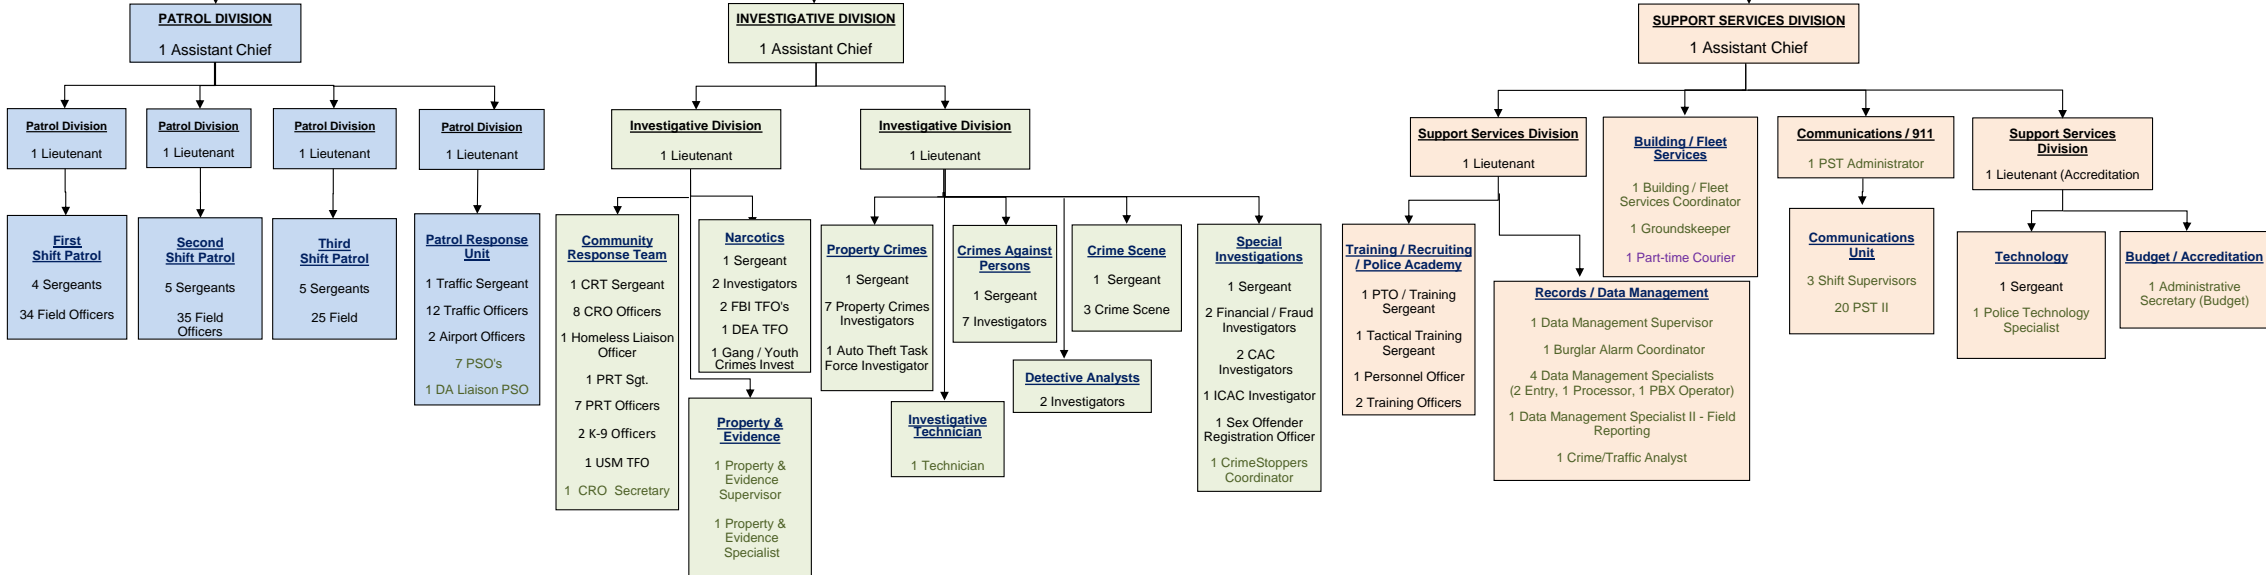

**ORGANIZATION CHART
January 2023**

CHIEF OF POLICE

CHIEF'S OFFICE
4 Sworn
1 non-Sworn
5 Total

PATROL DIVISION
128 Sworn
8 non-Sworn
136 Total

INVESTIGATIVE SERVICES
61 Sworn
5 non-Sworn
66 Total

SUPPORT SERVICES
9 Sworn
36 non-Sworn
1 Part-Time
46 Total

AUTHORIZED DEPARTMENT POSITIONS
202 SWORN
50 NON-SWORN
1 NON-SWORN (part-time)