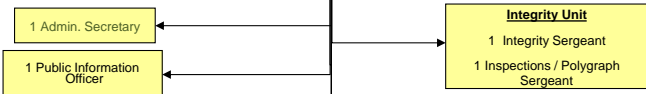

**ORGANIZATION CHART
January 2023**

CHIEF OF POLICE

CHIEF'S OFFICE
4 Sworn
1 non-Sworn
5 Total

PATROL DIVISION
128 Sworn
8 non-Sworn
136 Total

INVESTIGATIVE SERVICES
61 Sworn
5 non-Sworn
66 Total

SUPPORT SERVICES
9 Sworn
36 non-Sworn
1 Part-Time
46 Total